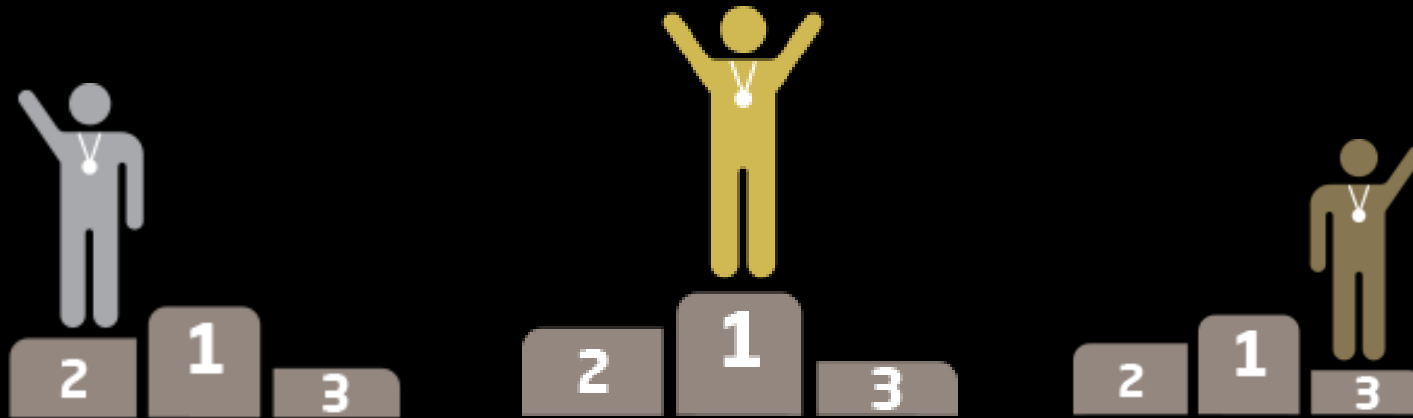

Top 3 preferred local brands 2019